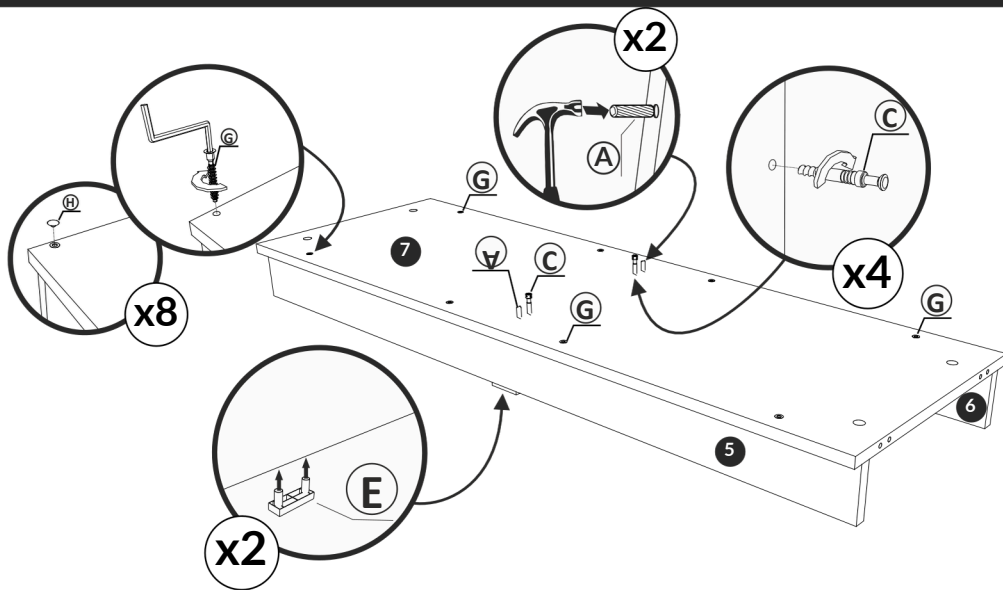

Corner Desk - ELON Container

5