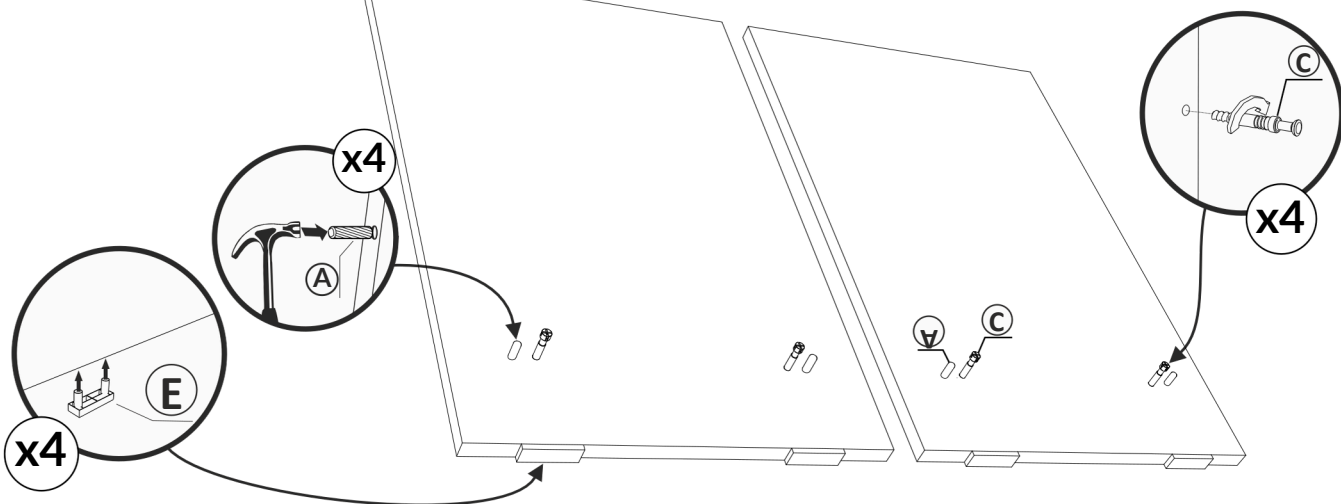

Corner Desk - ELON Container

5

6

7